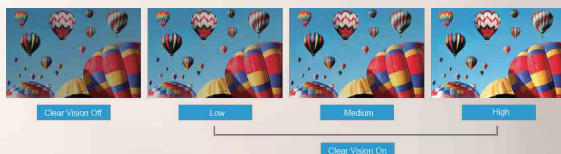

IPS Panel

Experience the superb picture quality with the advanced IPS technology for vibrant, consistent colours and wide viewing angles.

IPS Screen viewing angle of 178°

Low Blue Mode

AOC Low Blue Mode filters harmful short-wave blue light, with 4 levels that suit different viewing situations.

Ordinary Monitor

AOC Monitor

Clear Vision

The image performance engine can upscale Standard Definition (SD) sources to High Definition (HD) for sharper, more vivid viewing.

Screen+

The bundled Screen+ software splits the PC workspace into four self-contained panes to group application windows for easier viewing. Screen+ also supports multiple monitors.