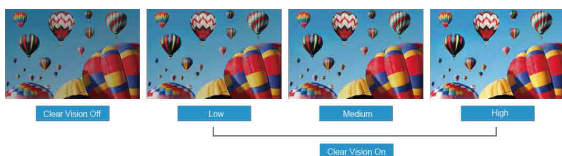

► Features

IPS Panel

Experience superb picture quality with advanced IPS technology for brilliant, consistent color and wide viewing angles.

AH-IPS Screen viewing angle of 178°

Flicker Free Backlight Technology

Most LED monitors use PWM (pulse width modulation) to control brightness; the pulsing creates flicker that may cause discomfort, headaches and eye strain, especially in low-light environments. Flicker Free technology uses a smooth DC (direct current) backlight system.

QHD - High resolution panel

With 2560 x 1440 resolution, Quad HD (QHD) offers superior picture quality and sharp imagery that reveals the finest details. The widescreen 16:9 aspect ratio provides plenty of space to spread out and work, plus allows you to enjoy games or movies in their original size.

sRGB Color Gamut

Full sRGB in an LCD monitor offers 100% of the color gamut with precise details. The ability to present true colors correctly is vital for many professionals. Full sRGB reproduces a wider range of colors as accurately as possible, replicating colors as they would be seen in real life.

Clear Vision

The image performance engine can upscale Standard Definition (SD) sources to High Definition (HD) for sharper, more vivid viewing.

4-sided frameless and slim

Frameless and slimSleek design with a slim profile. Frameless on all 4 sides, ideal for SOHO users.

Multimedia-Ready with HDMI Input

HDMI (High-Definition Multimedia Interface) is the digital video and sound standard for connecting the latest consumer electronics like Blu-ray players and game consoles. DisplayPort is designed to be the future digital video and sound connection standard, capable of higher performance and convenience than older formats.

► Specifications