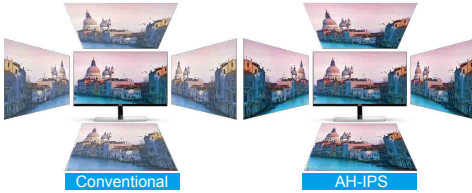

► Features

IPS Panel

Experience superb picture quality with advanced IPS technology for brilliant, consistent color and wide viewing angles.

AH-IPS Screen viewing angle of 178°